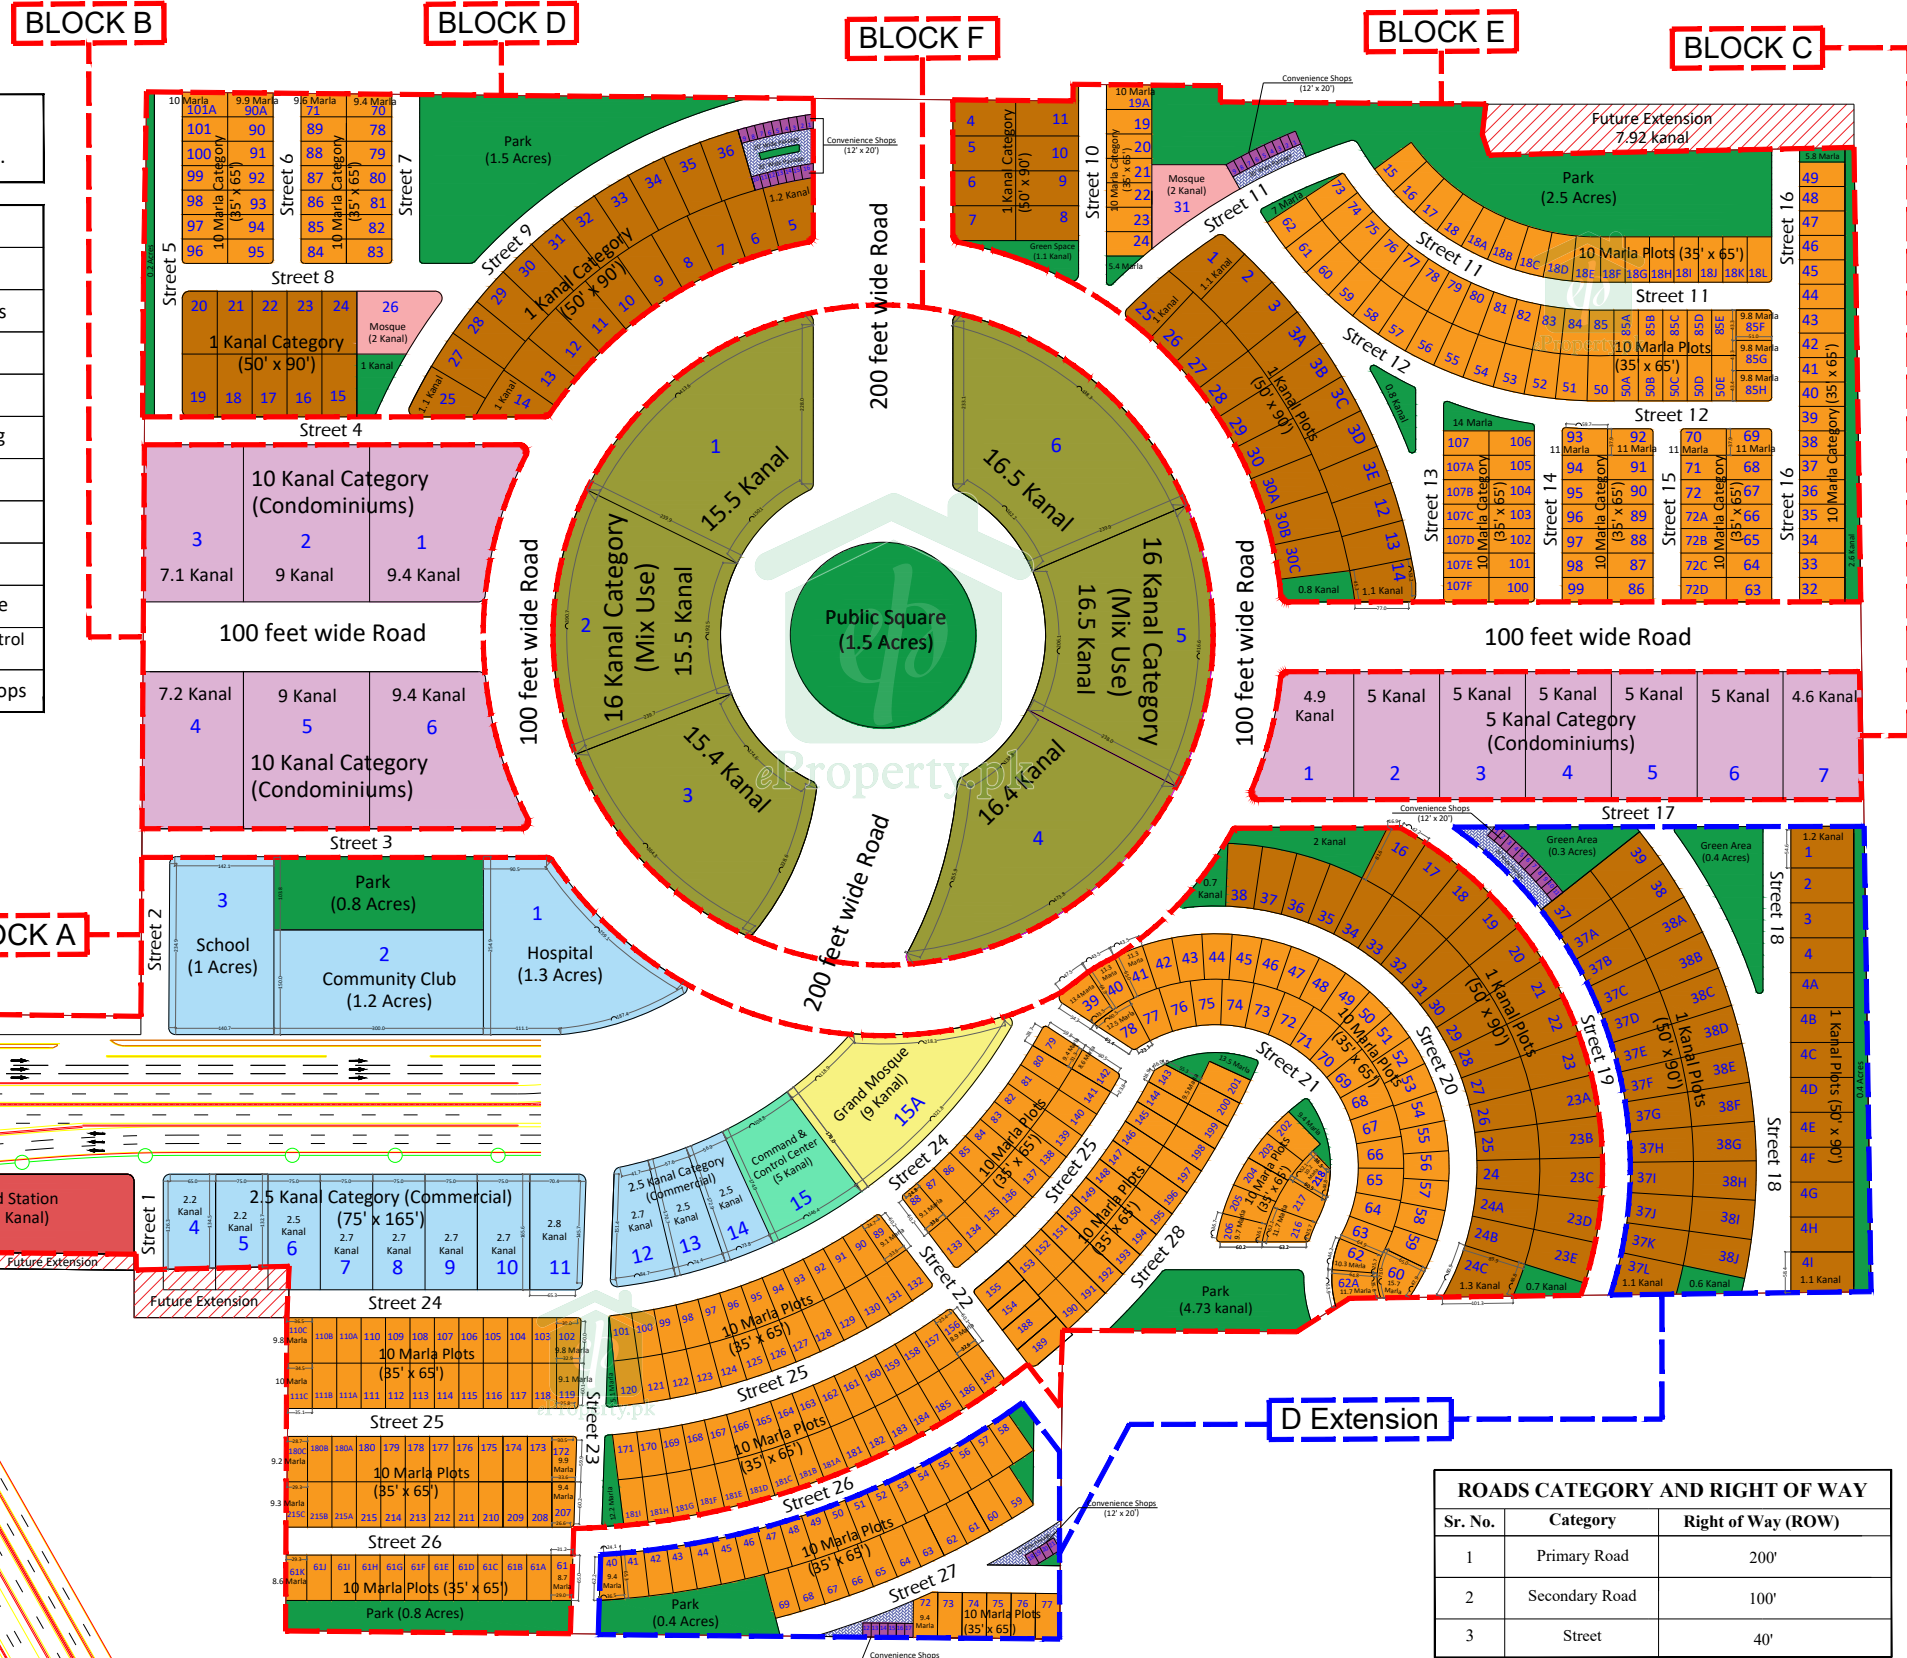

Note:
All Dimensions are in Feet.

Legend	
	Green/Open Area/Parks
	Condominiums
	Mix Use
	Commercial
	Public Building
	Residential (10 Marla Plots)
	Residential (1 Kanal Plots)
	Grid Station
	Grand Mosque
	Command & Control Center
	Convenience Shops

Sr. No.	Landuse	Plot Category	No. of Plots
1	Residential	10-Marla	399
		1-Kanal	128
2	Condominiums	5-Kanal	07
		10-Kanal	06
3	Signature Towers (Mix Use)	16-Kanal	06
		2.5-Kanal	11
4	Commercial	1.1-Acre (School)	01
		1.2-Acre (Community Club)	01
		1.3-Acre (Hospital)	01
		1 Marla (Convenience Shops)	46
		2-Kanal (Sector Mosque)	02
5	Public Building	9-Kanal (C & CC)	01
		9-Kanal (Grand Mosque)	01
		Total	610

SCHEDULE OF PLOTS				
Block No.	Plot Category	Landuse	Dimensions	No. of Plots
Block A	10-Marla	Residential	35'x65'	187
			ODD PLOTS	26
	1-Kanal	Residential	50'x90'	29
			ODD PLOTS	02
	2.5-Kanal	Commercial	75'x165'	04
			ODD PLOTS	07
	5-Kanal	Public Building (C & CC)	ODD PLOTS	01
Block B	9-Kanal	Public Building (Grand Mosque)	ODD PLOTS	01
	1.1-Acre	Commercial (School)	ODD PLOTS	01
	1.2 Acre	Commercial (Community Club)	150'x300'	01
	1.3 Acre	Commercial (Hospital)	ODD PLOTS	01
	Total			260
Block C	10-Kanal	Condominiums	180'x225'	02
			ODD PLOTS	04
Total			06	
Block D	5-Kanal	Condominiums	123'x183'	05
			ODD PLOTS	02
Total			07	
Block E	10-Marla	Residential	35'x65'	28
	1-Kanal	Residential	50'x90'	28
			ODD PLOTS	03
	2-Kanal	Mosque	ODD PLOT	01
1 Marla	Convenience Shops	12'x20'	16	
Total			76	
D Extension	10-Marla	Residential	50'x90'	34
			ODD PLOTS	02
	1-Kanal	Residential	50'x90'	37
		ODD PLOTS	01	
1 Marla	Convenience Shops	12'x20'	21	
Total			95	
Block F	10-Marla	Residential	35'x65'	116
			ODD PLOTS	06
	1-Kanal	Residential	50'x90'	22
			ODD PLOTS	06
2-Kanal	Mosque	ODD PLOT	01	
1 Marla	Convenience Shops	12'x20'	09	
Total			160	
Block F	16-Kanal	Mix-Use	ODD PLOTS	06
	Total			06
Grand Total				610